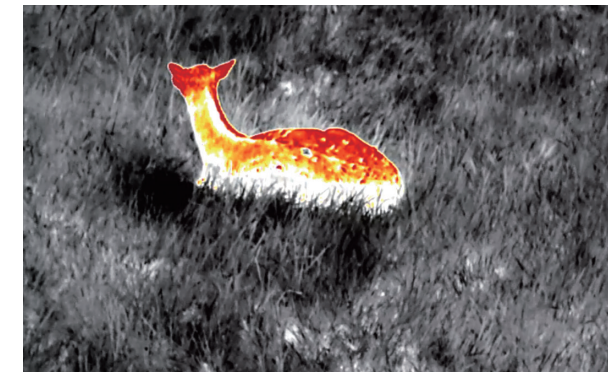

Dual Field of View Design

The larger FOV with a focal length of 19mm is used for target search while the smaller FOV with a focal length of 38mm for target identification.

1440x1080 FHD OLED Display

Using 1440x1080 FHD OLED display, the observation effect is more excellent. And the 20x magnification eyepiece makes the target search more accurate and the observation distance is longer.

1440
x
1080
Resolution

3.2x
Basic Visual
Magnification

Shutterless Technology

The shutterless core module is adopted to nullify the shutter calibration, simplify the operation.

Clear Imaging

12μm Thermal Imaging Sensor with NETD ≤25mK

ZH38 is equipped with uncooled Vox 12μm 640x512 high resolution sensor featuring NETD ≤25mK (25°C, F#=1.0). With the powerful sensor and image algorithm, better image quality is provided.

NETD ≤25mK

Built-in Ultra clear Mode

The built-in ultra clear mode is especially designed for harsh weather conditions, such as in heavy fog and rain. Ultra clear mode can result in a more detailed field of view and enhanced object identification capabilities.