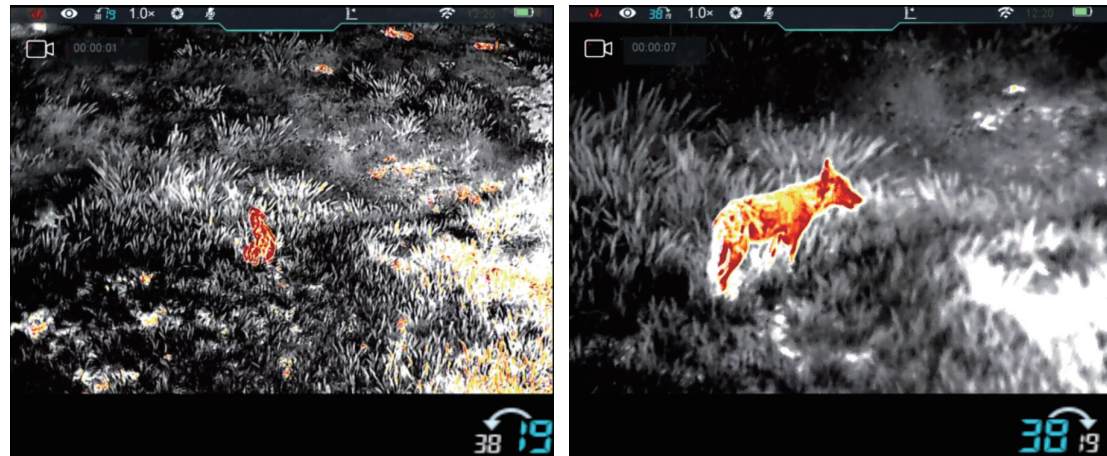

High-end Thermal Imaging Monocular **ZOOM** Series ZH38

The ZH38 is a high-end thermal imaging monocular for outdoor. It has three "FIRSTS" in the industry, those are dual field of view (FOV), 1440×1080 high display resolution and shutterless technology. While maintaining the advantages of clear images, the ZH38 also has a variety of diversified color options, PIP, digital zoom, hot spot tracking, probability rangefinding and other functions. It could be extensively used for night hunting, observation and terrain positioning, search and rescue, etc.

Dual Field of View Design

The larger FOV with a focal length of 19mm is used for target search while the smaller FOV with a focal length of 38mm for target identification.

1440x1080 FHD OLED Display

Using 1440x1080 FHD OLED display, the observation effect is more excellent. And the 20x magnification eyepiece makes the target search more accurate and the observation distance is longer.

The built-in ultra clear mode is especially designed for harsh weather conditions, such as in heavy fog and rain. Ultra clear mode can result in a more detailed field of view and enhanced object identification capabilities.