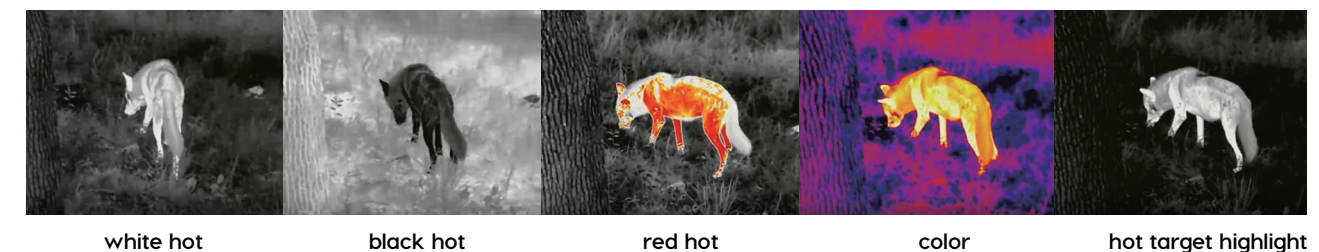

Battery Life=10h x 2

Multiple Functions

32GB Storage

ZH38 is built with memory of 32GB which can support to store video and pictures, while the built-in WiFi module supports APP applications.

PIP Function

The ZH38 provides a 2x magnified area on the top to help to magnify the target while keeping the rest of the field of view visible.

5 Color Palettes

For different hunting environments and personal habits, ZH38 provides more than 5 color palettes, including "white hot" "black hot" "red hot" "color" and "hot target highlight". Switching between different color palettes is fast and easy.